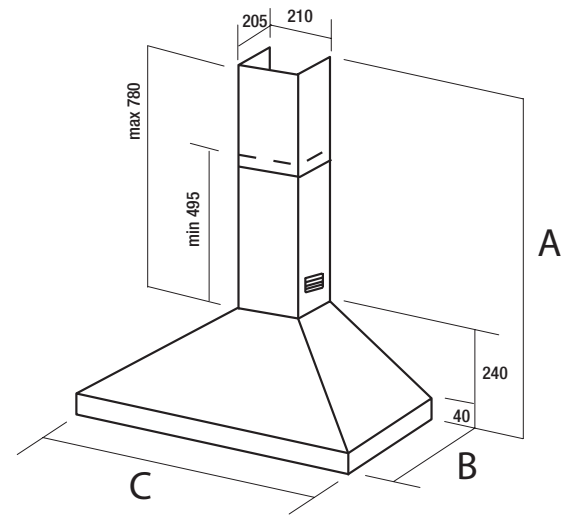

110cm Canopy
A: 735/1020mm
B: 490mm
C: 1098mm