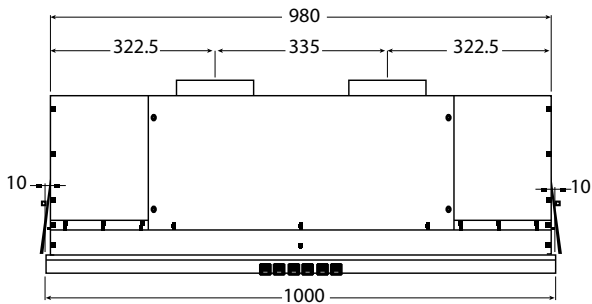

INTEGRATED RANGEHOODS

FALUC1002