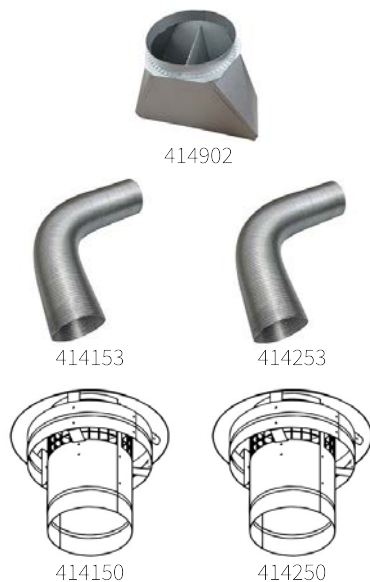

All gas hob accessories are available to purchase as an optional extra.

Falcon's Wok Cradle will fit all dual fuel and gas cookers.

Falcon's Teppanyaki Style Griddle Plate and Griddle Plate will fit all dual fuel and gas cookers excluding the Elise (ELS).

RANGEHOODS & ACCESSORIES

INFUSION CANOPIES – MAX i880 (intensive 6 mins), 2 x 1W LED, PUSH BUTTON CONTROLS

FALHDS110SS	110cm Stainless Steel, i880 ³ /hr ducted	\$3698
FALHDS110BL	110cm Black, i880 ³ /hr ducted	
FALHDS110SL	110cm Slate, i880 ³ /hr ducted	
FALHDS90SS	90cm Stainless Steel, i880 ³ /hr ducted	\$2848
FALHDS90BL	90cm Black, i880 ³ /hr ducted	
FALHDS90SL	90cm Slate, i880 ³ /hr ducted	

CANOPIES – MAX 770M³/HR, 2 x 20W HALOGEN LIGHTS, SLIDER CONTROLS

Model	Description	Price
FALHDCP110SC	110cm Stainless Steel, 770m ³ /hr ducted	\$3498
FALHDCP110BC	110cm Black, 770m ³ /hr ducted	
FALHDCP90SC	90cm Stainless Steel, 770m ³ /hr ducted	\$2648
FALHDCP90BC	90cm Black, 770m ³ /hr ducted	
*4620000496	Stainless Steel extension flue, 614mm high (replaces existing upper flue)	\$388
*4620000497	Black extension flue, 614mm high (replaces existing upper flue)	

INTEGRATED - MAX 1600³/HR (100CM) & 800M³/HR (80CM), LED LIGHTS, PUSH CONTROLS

Model	Description	Price
FALUC1002	100cm Integrated Twin Motor Rangehood	\$3598
FALUC801	80cm Integrated Rangehood	\$2748

RANGEHOOD ACCESSORIES