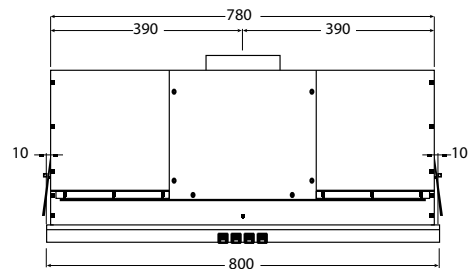

* When purchased separately, freight charges are applicable.

RANGEHOOD DIAGRAMS

INFUSION CANOPIES

110cm Canopy
 A: 730/1000mm
 B: 60mm
 C: 1098mm

110cm Canopy
 A: 730/1000mm
 B: 60mm
 C: 898mm

CANOPY RANGEHOODS

110cm Canopy
 A: 735/1020mm
 B: 490mm
 C: 1098mm

90cm Canopy
 A: 735/1020mm
 B: 490mm
 C: 898mm

INTEGRATED RANGEHOODS

FALUC1002

FALUC801

 **70%
HANDMADE**
**100%
HAND
ASSEMBLED**

Falcon Australia
ABN 68 005 899 365
1 Stamford Road Oakleigh VIC 3166 Australia