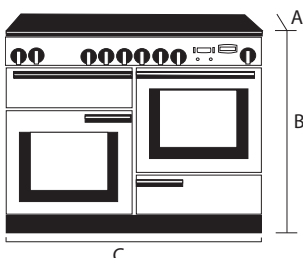

INDUCTION

DOUBLE ELECTRIC OVENS, SEPARATE GRILL, STORAGE DRAWER (110CM), INDUCTION COOK TOP

110cm Model	Colour	Price
PROP110EI5SS/CH	110cm Stainless Steel & Chrome	$12998
PROP110EI5GB/CH	110cm Black & Chrome	
90cm Model	Colour	Price
PROP90EI5SS/CH	90cm Stainless Steel & Chrome	$11498
PROP90EI5GB/CH	90cm Black & Chrome	

110cm Dual Fuel
A: 604 / 642mm
B: 905 - 930mm
C: 1092mm

110cm Induction
A: 608 / 646mm
B: 905 - 930mm
C: 1100mm

A: Depth Ex / Inc Handles