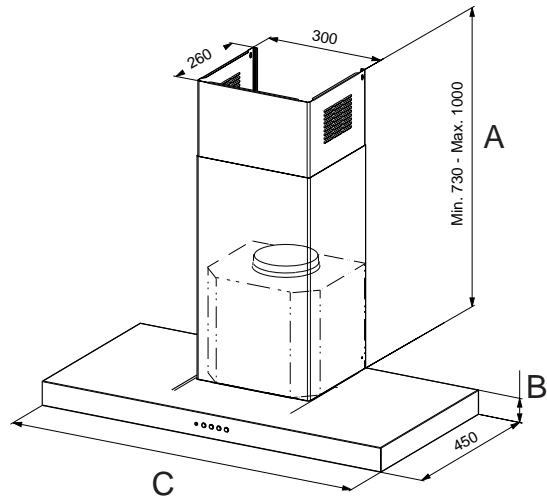

Model	Description	Price
*414902	250mm transition piece to suit FALUC1002	\$288
*414153	150mm semi rigid ducting x 3mt to suit FALUC801, FALHCDP & FALHDS models	\$88
*414253	250mm semi rigid ducting x 3mt to suit FALUC1002 only	\$118
*414150	150mm Roof Cowl to suit FALUC801, FALHCDP & FALHDS models	\$238
*414250	250mm Roof Cowl to suit FALUC1002	\$298

* When purchased separately, freight charges are applicable.

RANGEHOOD DIAGRAMS

INFUSION CANOPIES

110cm Canopy
 A: 730/1000mm
 B: 60mm
 C: 1098mm

110cm Canopy
 A: 730/1000mm
 B: 60mm
 C: 898mm

CANOPY RANGEHOODS