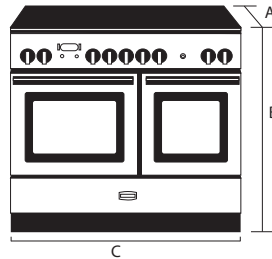

INDUCTION

90cm FX (Both)
A: 608 / 642mm
B: 905 - 930mm
C: 900mm

A: Depth Ex / Inc Handles

PROFESSIONAL+ FXP 90CM

DUAL FUEL

SINGLE ELECTRIC OVEN, PYROLYTIC, ENERGY SAVING PANEL, GAS COOK TOP

90cm Model	Colour	Price
PROP90FXPDFSS/CH	90cm Stainless Steel & Chrome	\$10698
PROP90FXPDFGB/CH	90cm Gloss Black & Chrome	
PROP90FXPDFSL/CH	90cm Slate & Chrome	

90cm FXP Dual Fuel
A: 608 / 645mm
B: 905 - 930mm
C: 900mm

A: Depth Ex / Inc Handles

PROFESSIONAL + FX 100CM

DUAL FUEL

DOUBLE ELECTRIC OVENS, STORAGE DRAWER, GAS COOK TOP

100cm Model	Colour	Price
PROPL100FXDFSS/CH	100cm Stainless Steel & Chrome	\$9998
PROPL100FXDFGB/CH	100cm Gloss Black & Chrome	
PROPL100FXDFSL/CH	100cm Slate & Chrome	

100cm Dual Fuel
A: 604 / 642mm
B: 905 - 930mm
C: 994mm

A: Depth Ex / Inc Handles

PROFESSIONAL+ 110 & 90CM

DUAL FUEL

DOUBLE ELECTRIC OVENS, SEPARATE GRILL, STORAGE DRAWER (110CM), GAS COOK TOP

110cm Model	Colour	Price
PROP110DFSS/CH	110cm Stainless Steel & Chrome	\$11298
PROP110DFGB/CH	110cm Black & Chrome	
90cm Model	Colour	Price
PROP90DFSS/CH	90cm Stainless Steel & Chrome	\$9998
PROP90DFGB/CH	90cm Black & Chrome	