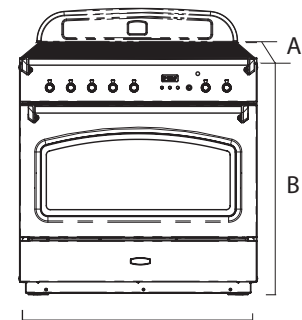

A: Depth Ex / Inc Handles

90cm Induction
A: 607 - 671mm
B: 905 - 930mm
C: 900mm