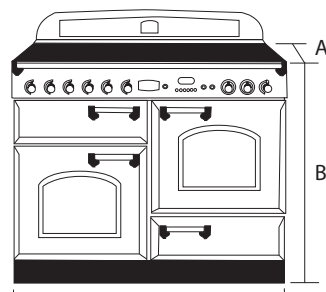

C
A: Depth Ex / Inc Handles

110cm Dual Fuel
A: 608 / 670mm
B: 905 - 930mm
C: 1092mm