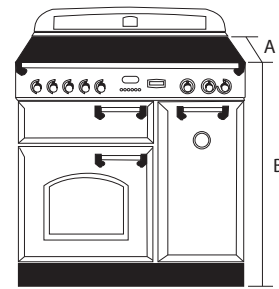

Special Order (special order models denoted in red).

Chrome Fittings

Brass Fittings

C: Depth Ex / Inc Handles

110cm Induction
A: 608 / 670mm
B: 905 - 930mm
C: 1100mm

C: Depth Ex / Inc Handles

90cm Induction
A: 608 / 670mm
B: 905 - 930mm
C: 900mm