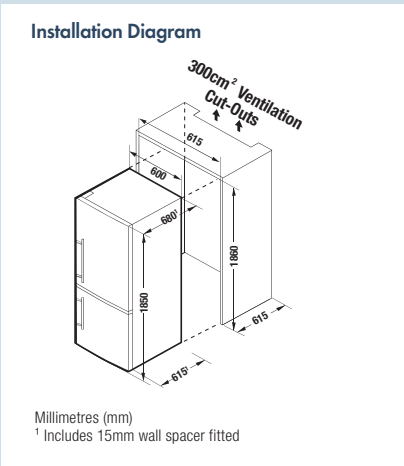

Note: Whilst every effort is made to ensure all specifications and information in this flyer are accurate, Liebherr reserves the right to make changes without notification. Where actual appliance measurements, specifications, and ratings are crucial, we recommend that the actual appliance installation instructions that accompany each appliance be checked. Liebherr will not be liable for any loss.