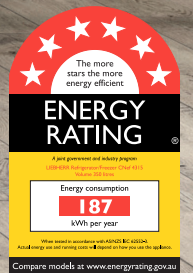

BLU
Performance

Energy Efficiency At Its Best

Quality, Design and Innovation

CNef 4315

LIEBHERR

SmartSteel: With SmartSteel used on the appliance door the visibility of fingerprints is reduced, making it very easy to clean. Maintain this beautiful door exterior simply with a wipe of a clean, dry or damp cloth.

Liebherr's BluPerformance **CNef 4315** fridge-freezer is characterised by premium-quality materials, craftsmanship in every detail, and precision touchscreen electronic controls. The integration of all the refrigeration components into the base of the appliance ensures maximum energy efficiency, a greater net capacity, and enhanced freezer compartment ergonomics.

Energy consumption (kWh/yr) Star rating	187 6
Compressors	1
Total Usable Litres	350
Refrigerator Usable Litres	230
Freezer Usable Litres	120
Control system Display	Touch Electronic 2.4" Display
Child proof setting for display & temperature	•
LED standard lighting	•
DuoCooling	•
Sabbath mode	•
Handle	Aluminium
Temp alarm Malfunction warning signal Door open warning signal	• • •
Removable door seals	•
BioCool-Box	•
SuperCool	•
Activated charcoal filter	•
GlassLine shelves	•
Egg tray	•
Automatic refrigerator defrosting Freezer defrosting	• Frost Free
FrostSafe system with transparent drawers Freezer drawers	• 3
SuperFrost VarioSpace	• •
24hr freezing capacity (kg)	16
Door hinges	Right, reversible
Voltage (V) Rated Current (A)	220-240 1.4
Made in	Germany