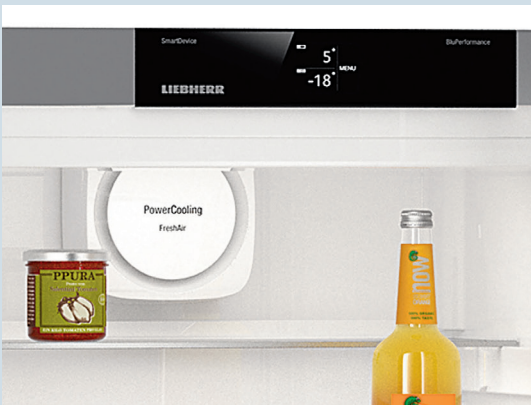

BLU
Performance

Energy Efficiency At Its Best

Quality, Design and Innovation

CNef 4315

LIEBHERR

SmartSteel: With SmartSteel used on the appliance door the visibility of fingerprints is reduced, making it very easy to clean. Maintain this beautiful door exterior simply with a wipe of a clean, dry or damp cloth.

Touch control system: Our intuitive electronic touch control panel ensures all functions are easy and convenient to use as well as guarantees that the settings selected remain accurate and constant.

BioCool: The humidity level inside the BioCool-Box can be regulated using a slider control so that the freshness of produce stored in the box can be preserved for longer.

Liebherr's BluPerformance **CNef 4315** fridge-freezer is characterised by premium-quality materials, craftsmanship in every detail, and precision touchscreen electronic controls. The integration of all the refrigeration components into the base of the appliance ensures maximum energy efficiency, a greater net capacity, and enhanced freezer compartment ergonomics.

Meanwhile, BioCool technology keeps food fresher for longer. The elegant and timeless design of this model makes it a guaranteed highlight in any home.

CNef 4315
Comfort

- Bio Cool
- No Frost
- Duo Cooling
- Smart Steel