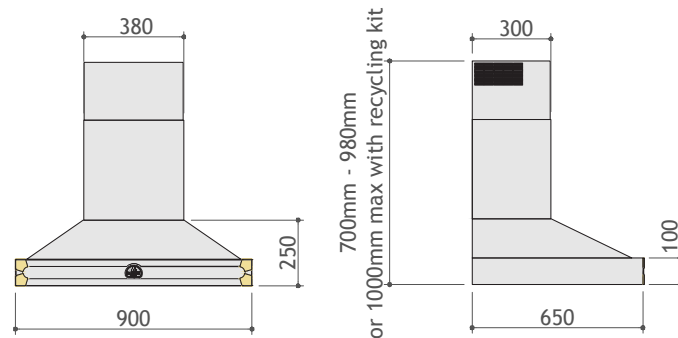

Albertine and CornuFé Rangehood Specifications

FEATURES	Albertine 90	CornuFé 110
MODEL NUMBER	HS9 + COLOUR	HS1 + COLOUR
TYPE	CANOPY	CANOPY
MIN. HEIGHT ABOVE COOKER* (MM)	650	650
WIDTH (MM)	900	1100
HEIGHT INCL. FASCIA EXCL. FLUE (MM)	250	250
FLUE HEIGHT WHEN RECIRCULATED#	700/1000	700/1000
FLUE HEIGHT WITH EXHAUST TUBE	700/980	700/980
NUMBER OF SPEEDS	4	4
EXTRACTION (DUCTED) 1/2/3/4 (M³/HR)	330 / 490 / 730 / 1000	330 / 490 / 730 / 1000
CONTROL TYPE	ON BOARD & REMOTE	ON BOARD & REMOTE
NUMBER OF BAFFLE FILTERS	2	2
CHARCOAL FILTERS (RECIRCULATED MODE)	SPECIAL ORDER	SPECIAL ORDER
DUCTED AND RECIRCULATION OPTION	.	.
AIR OUTLET DUCTS (MM)	150	150
LED LIGHTING	3	3
MADE IN	ITALY	ITALY
	CHOOSE A TRIM BELOW	
CHOOSE A COLOUR	BRUSHED NICKEL & STAINLESS STEEL (SS HANDRAIL)	POLISHED BRASS & STAINLESS STEEL (PB HANDRAIL)
SHINY BLACK	YES	YES
PURE WHITE	YES	YES
MATT BLACK	YES	YES
BRUSHED STAINLESS STEEL	YES	YES
PARIS BLUE* (RUN OUT)	WHILST STOCKS LAST	WHILST STOCKS LAST

#POA for RECIRCULATED KIT

Albertine 90