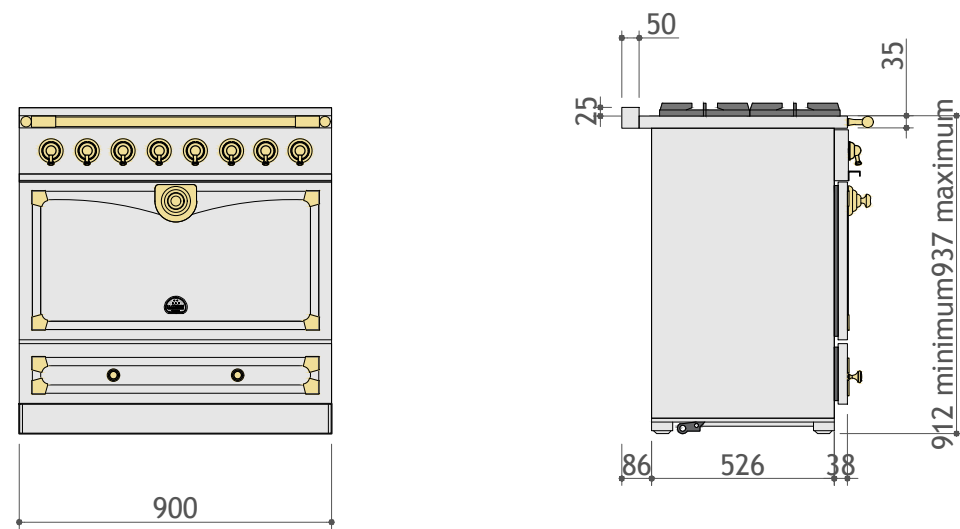

ALBERTINE 90

2 gas burners (2 x 13.3mj)
1 single gas burner (20.2mj)
2 gas burners (back burner 13.3mj, front burner 6.5mj)

Standard Colours

Etoile Colours (Special Order)

* Etoile colours for cookers only

Australia		Client:	
		Address:	
		Date: 21.05.2021	Rev: 13.11.2023
		Quotation Number:	VERSION 4
Colour:		Kitchen drawn by: Ian Johansson	
Trim:		Albertine 90	
www.lacornue.com.au		Ech: 1:30	Format: A4
		Dimensions: en mm	Project: