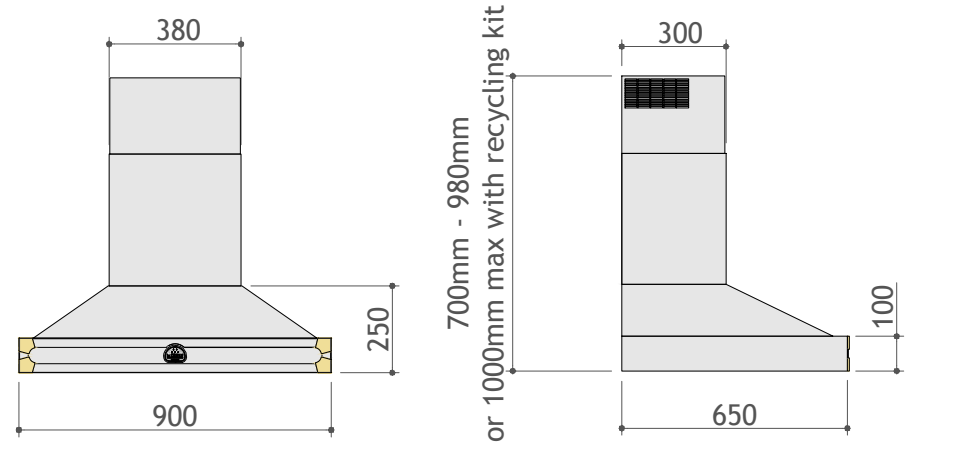

ALBERTINE 90

2 gas burners (2 x 13.3mj)
1 single gas burner (20.2mj)
2 gas burners (back burner 13.3mj, front burner 6.5mj)

Standard Colours

Etoile Colours (Special Order)

* Etoile colours for cookers only

Australia		Client:	
		Address:	
		Date: 21.05.2021	Rev: 13.11.2023
		Quotation Number:	VERSION 4
Colour:		Kitchen drawn by: Ian Johansson	
Trim:		Albertine 90	
www.lacornue.com.au		Ech: 1:30	Format: A4
		Dimensions: en mm	Project: