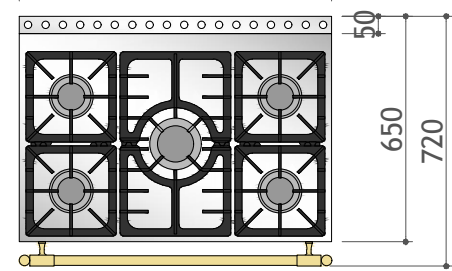

ALBERTINE 90

2 gas burners (2 x 13.3mj)
1 single gas burner (20.2mj)
2 gas burners (back burner 13.3mj, front burner 6.5mj)

Standard Colours

Etoile Colours (Special Order)

* Etoile colours for cookers only

Australia		Client:	
		Address:	
		Date: 21.05.2021	Rev: 13.11.2023
		Quotation Number:	VERSION 4
Colour:		Kitchen drawn by: Ian Johansson	
Trim:		Albertine 90	
www.lacornue.com.au		Ech: 1:30	Format: A4
		Dimensions: en mm	Project: