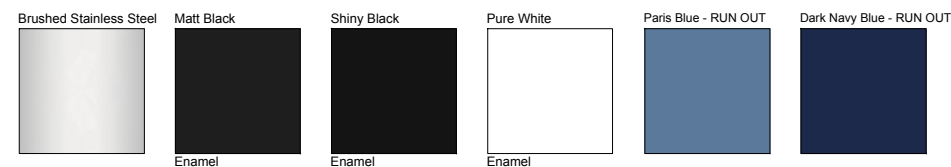

ALBERTINE 90

2 gas burners (2 x 13.3mj)
1 single gas burner (20.2mj)
2 gas burners (back burner 13.3mj, front burner 6.5mj)

Standard Colours

Etoile Colours (Special Order)

* Etoile colours for cookers only