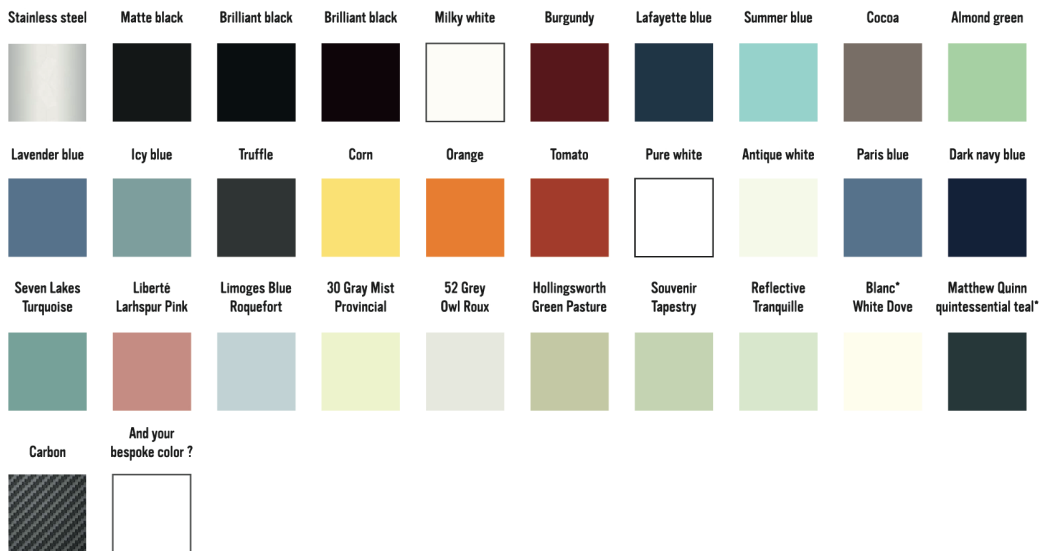

With more than 30 choices of colours and 6 types of trims, it's up to you !

DESIGN YOUR OWN CORNUFÉ
OUR FRENCH TOUCH, YOUR FINAL TOUCH

LA CORNUE

Cornufé 110 or Albertine 90? Gas or induction cooktop?
 The softness of icy blue colour or the modernity of carbon fiber?
 Full brass or black chrome finishes?

More than 300 options are now available for you to create
 a unique cooker to suit your desires and your style.

Price on request

Stainless steel

Brass

Chrome

Copper

Black chrome

Bronze