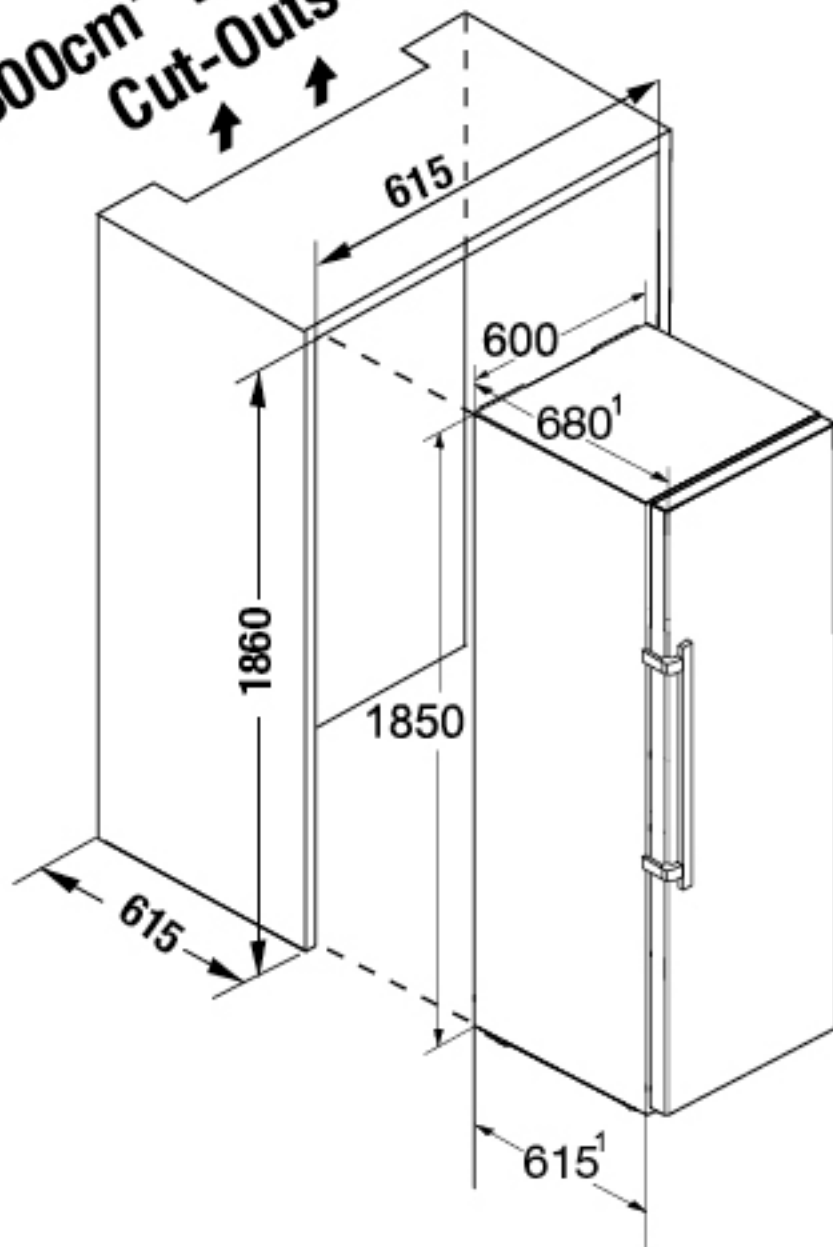

**300cm² Ventilation
Cut-Outs**

SKBbs 4350

Millimetres (mm)

¹ Includes 15mm wall space fitted