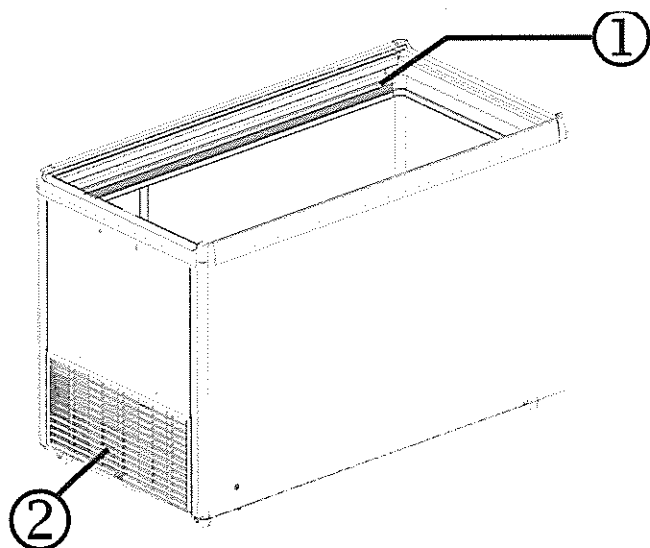

Ice cream chest freezer with Internal light

(For models : EFI 1453/EFI 2153/EFI 2853/EFI 3553/EFI 4453/EFI 4853/EFI 5653

EFE 1152/EFE 1552/EFE 2252/EFE 3052/EFE 3852/EFE 4652/EFE 6052)

Ice cream freezer with internal light is an ideal solution for perfect presentation of your goods in diverse environment. A sturdy & dependable design of impulsive unit was enhanced with fine illumination to provide a prominence factor to increase your sales.

An internal light which is powered by LED, giving you a good energy consumption and was prepared to serve the unit daily.

With a purpose to use at flexible condition - day or night, a wide range of sizes are ready to meet your specific requirement.

Important Information.

Before switching on the appliance for the first time, read the Operating Instruction provided.

Appliance Description

1. Light Cover
2. Cover Motor Compartment (Do not cover!)

Lighting

WARNING

The interior light emits class 1M laser radiation. **DO NOT** look directly at light or through any optical instruments when the light defuser is removed. Severe eye injury can occur.

The interior light may only be replaced by the customer service technician or by competent skilled personnel!