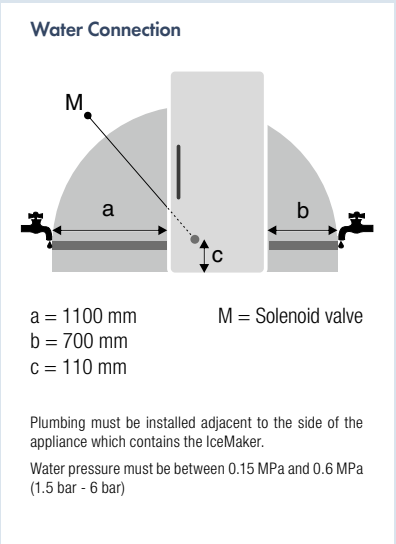

* These models are only bound for storing wine. Max. DIN norm bordeaux bottle capacity (0.75 l) as per norm NF H 35-124 (H:300.5 mm, Ø 76.1mm)

Important information: For Side-by-Side installation the freezer or the appliance with freezer compartment must be installed on the left as viewed from the front to prevent possible formation of condensation.