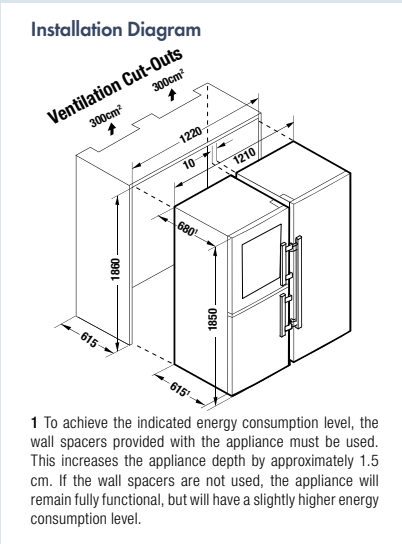

* These models are only bound for storing wine. Max. DIN norm bordeaux bottle capacity (0.75 l) as per norm NF H 35-124 (H:300.5 mm, Ø 76.1mm)

Important information: For Side-by-Side installation the freezer or the appliance with freezer compartment must be installed on the left as viewed from the front to prevent possible formation of condensation.