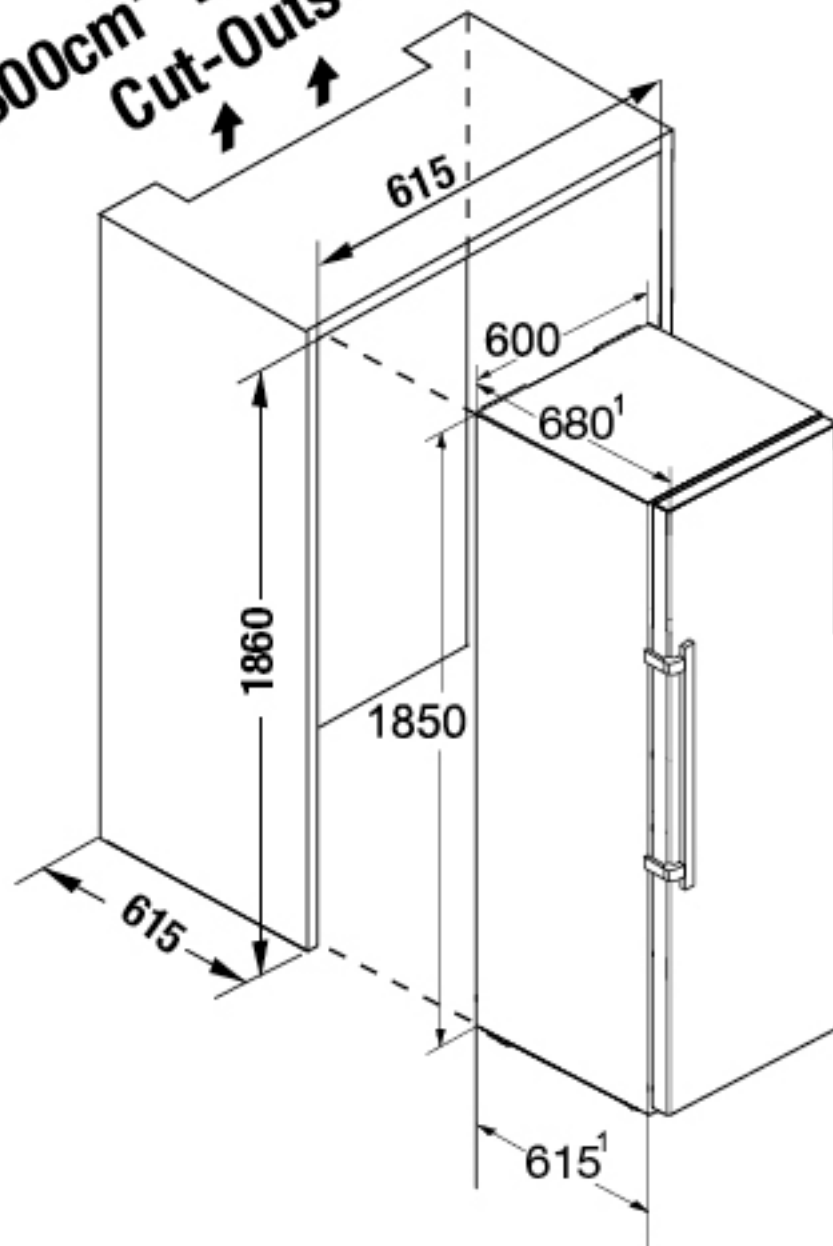

**300cm² Ventilation
Cut-Outs**

SKBes 4360

Millimetres (mm)

¹ Includes 15mm wall space fitted