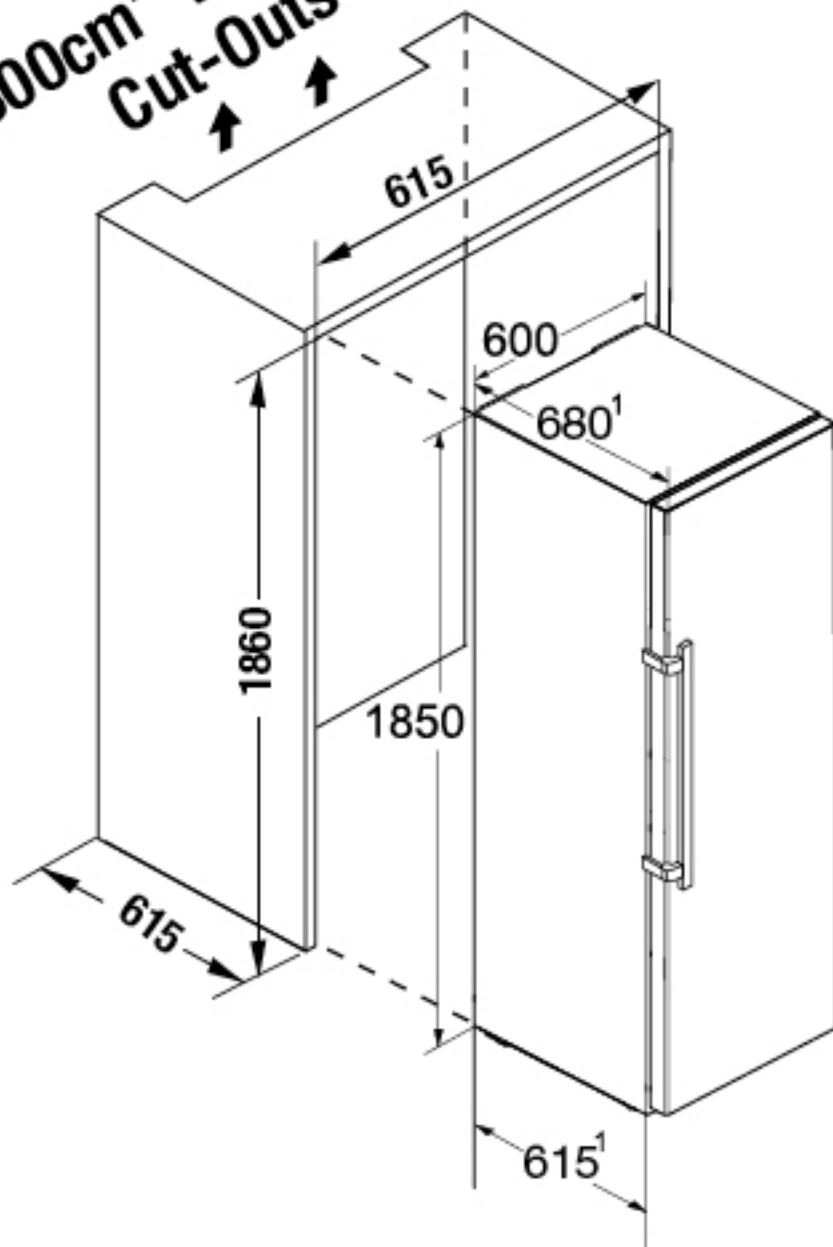

**300cm² Ventilation
Cut-Outs**

SKBes 4350

Millimetres (mm)

¹ Includes 15mm wall space fitted