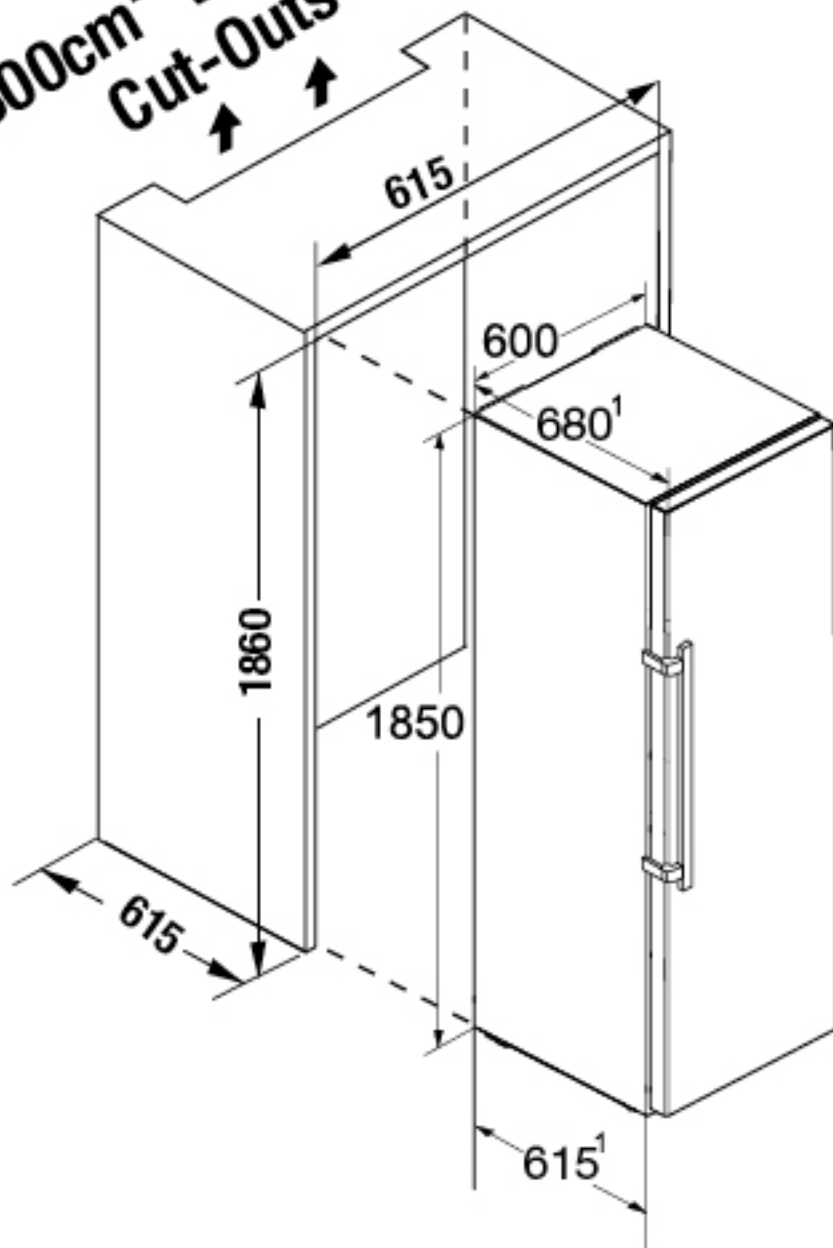

**300cm² Ventilation
Cut-Outs**

SGNPes 4365

Millimetres (mm)

¹ Includes 15mm wall space fitted