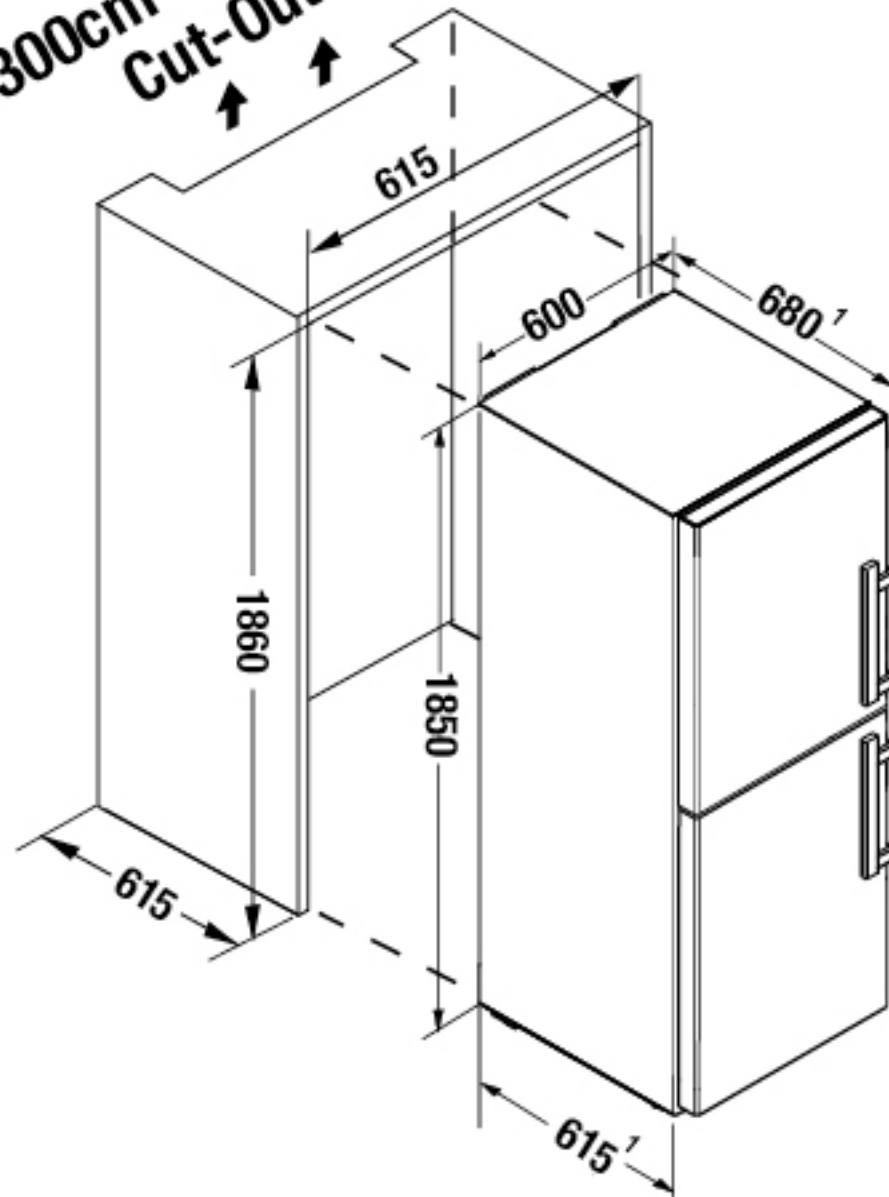

**300cm² Ventilation
Cut-Outs**

SBNes 4265

Millimetres (mm)

¹ Includes 15mm wall space fitted
Please note default hinging may be different to displayed