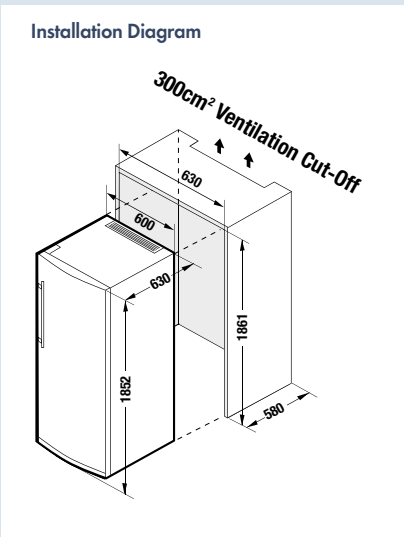

Note: Whilst every effort is made to ensure all specifications and information in this flyer are accurate, Liebherr reserves the right to make changes without notification. Where actual appliance measurements, specifications, and ratings are crucial, we recommend that the actual appliance installation instructions that accompany each appliance be checked. Liebherr will not be liable for any loss.