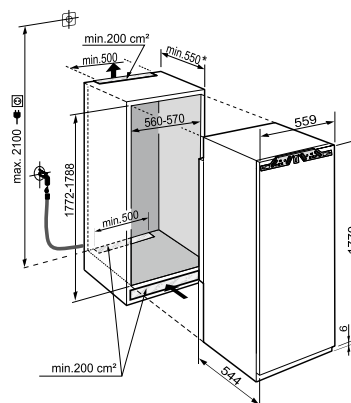

SIGN 3576

Premium

No Frost

LED

Ice Maker

Soft System

Soft Telescopic

Energy consumption (kWh/yr) Star rating	331 3.0
Compressors	1
Total Usable Litres	207
Freezer Usable Litres	207
MagicEye control system Display	SoftTouch LCD
Child proof setting for display & temperature	•
Standard lighting	•
SoftSystem hinge - assists closure	•
Temp alarm Door open warning signal Malfunction warning signal	• • •
Optional extra stainless steel panel & handle	•
Freezer defrosting	Frost Free
FrostSafe system - transparent drawers	•
Freezer drawers Ice cube drawer	8 1
SuperFrost	•
VarioSpace	•
24hr freezing capacity (kg)	18
Cold storage accumulators	2
IceMaker	•
Ice cube capacity (kg/24h)	0.8
Ice cube stock maximum (kg)	1.5
Stainless steel hose supplied (m)	1.5
Door hinges	Left, reversible
Voltage (V) Rated Current (A)	220-240 1.3
Made in	Germany

Installation Diagram

* Recommended: 560 mm

Water Connection

a = 1100 mm

b = 700 mm

c = 110 mm

M = Solenoid valve

Plumbing must be installed adjacent to the side of the appliance which contains the IceMaker.