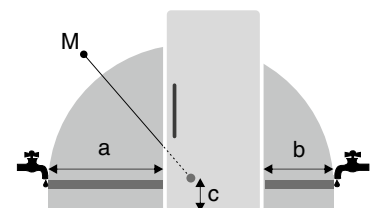

SIGN 3576

Premium

No Frost

LED

Ice Maker

Soft System

Soft Telescopic

Energy consumption (kWh/yr) Star rating	331 3.0
Compressors	1
Total Usable Litres	207
Freezer Usable Litres	207
MagicEye control system Display	SoftTouch LCD
Child proof setting for display & temperature	•
Standard lighting	•
SoftSystem hinge - assists closure	•
Temp alarm Door open warning signal Malfunction warning signal	• • •
Optional extra stainless steel panel & handle	•
Freezer defrosting	Frost Free
FrostSafe system - transparent drawers	•
Freezer drawers Ice cube drawer	8 1
SuperFrost	•
VarioSpace	•
24hr freezing capacity (kg)	18
Cold storage accumulators	2
IceMaker	•
Ice cube capacity (kg/24h)	0.8
Ice cube stock maximum (kg)	1.5
Stainless steel hose supplied (m)	1.5
Door hinges	Left, reversible
Voltage (V) Rated Current (A)	220-240 1.3
Made in	Germany

Installation Diagram

* Recommended: 560 mm

Water Connection

a = 1100 mm

b = 700 mm

c = 110 mm

M = Solenoid valve

Plumbing must be installed adjacent to the side of the appliance which contains the IceMaker.