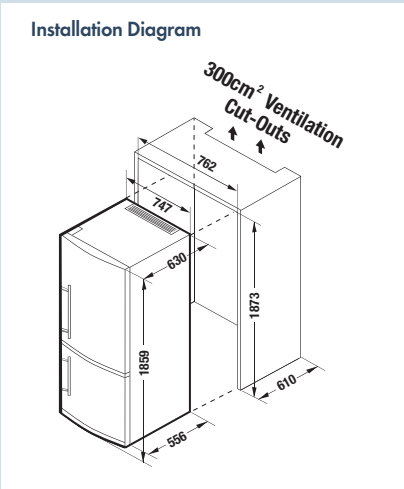

Note: Whilst every effort is made to ensure all specifications and information in this flyer are accurate, Liebherr reserves the right to make changes without notification. Where actual appliance measurements, specifications, and ratings are crucial, we recommend that the actual appliance installation instructions that accompany each appliance be checked. Liebherr will not be liable for any loss.