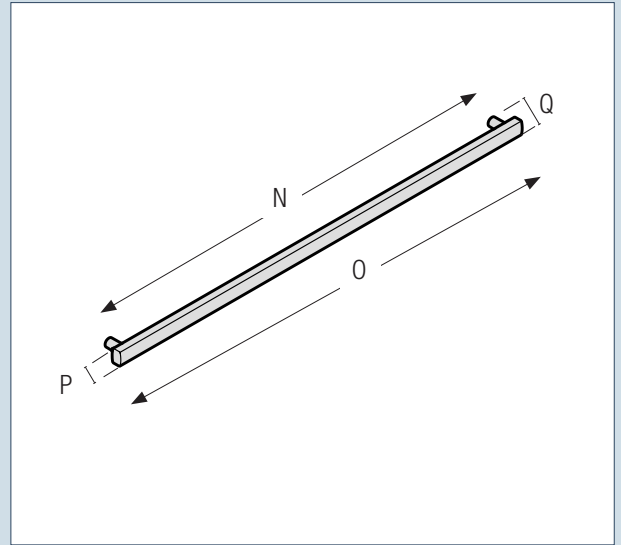

Part No: 39901573 (when purchased as a set)
Stainless Steel Frame & Rectangular Aluminium Handle
A: Height 1816mm
B: Width 595mm
C: Depth 19mm
D & E: 635mm
F & G: 53mm

Part No: 399001561 (when purchased on own)
Rectangular Aluminium Handle (1 Piece)
N: Mounts c to c 546mm
O: Length 585mm
P: Diameter 28mm
Q: Depth 49mm