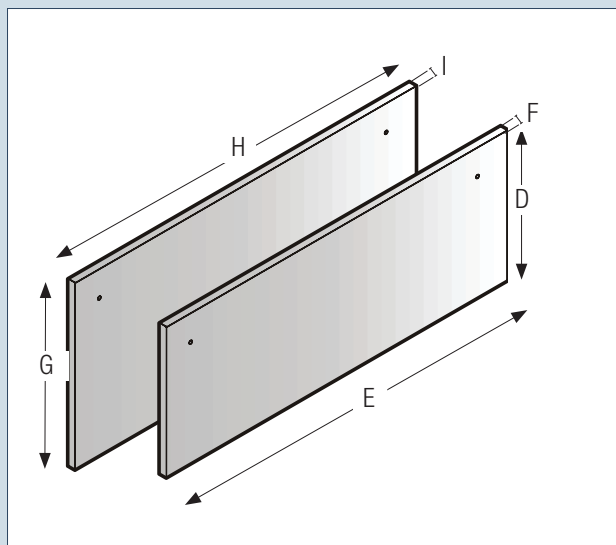

Choose your handle style

Part No: 39900287	
Stainless Steel Fridge Door Panel 80" (1 Piece)	
A: Height 1153mm	
B: Width 755mm	
C: Depth 19mm	

Part No: 39900279	
Stainless Steel 3/4" Round Handles (3 Pieces)	
Qty x 1	Qty x 2
J: Mounts c to c 800mm	J: Mounts c to c 647mm
K: Length 908mm	K: Length 745mm
L: Diameter 18mm	L: Diameter 18mm
M: Depth 53mm	M: Depth 53mm

Part No: 39900283	
Stainless Steel Freezer Door Panels (2 Pieces)	
Top freezer door panel	Bottom freezer door panel
D: Height 341mm	G: Height 421mm
E: Width 755mm	H: Width 755mm
F: Depth 19mm	I: Depth 19mm

Part No: 39900281	
Aluminium Rectangle Handles (3 Pieces)	
Qty x 1	Qty x 2
N: Mounts c to c 800mm	N: Mounts c to c 647mm
O: Length 840mm	O: Length 687mm
P: Diameter 26mm	P: Diameter 26mm
Q: Depth 44mm	Q: Depth 44mm