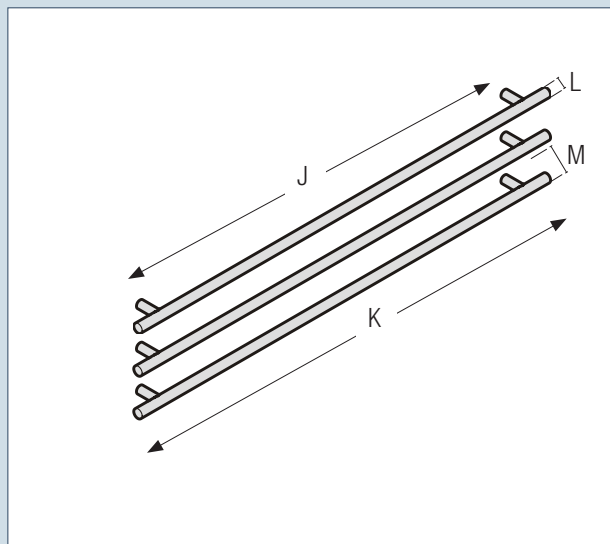

Choose your handle style

Part No: 39900287	
Stainless Steel Fridge Door Panel 80" (1 Piece)	
A: Height 1153mm	
B: Width 755mm	
C: Depth 19mm	

Part No: 39900279	
Stainless Steel 3/4" Round Handles (3 Pieces)	
Qty x 1	Qty x 2
J: Mounts c to c 800mm	J: Mounts c to c 647mm
K: Length 908mm	K: Length 745mm
L: Diameter 18mm	L: Diameter 18mm
M: Depth 53mm	M: Depth 53mm

Part No: 39900283	
Stainless Steel Freezer Door Panels (2 Pieces)	
Top freezer door panel	Bottom freezer door panel
D: Height 341mm	G: Height 421mm
E: Width 755mm	H: Width 755mm
F: Depth 19mm	I: Depth 19mm

Part No: 39900281	
Aluminium Rectangle Handles (3 Pieces)	
Qty x 1	Qty x 2
N: Mounts c to c 800mm	N: Mounts c to c 647mm
O: Length 840mm	O: Length 687mm
P: Diameter 26mm	P: Diameter 26mm
Q: Depth 44mm	Q: Depth 44mm