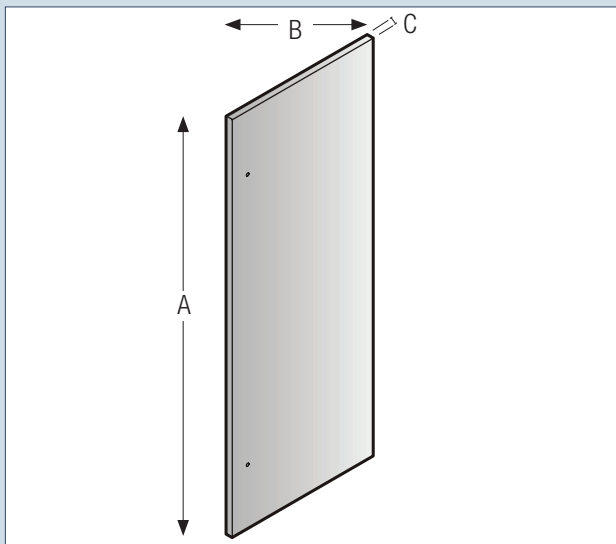

Choose your handle style

Part No: 39900287	
Stainless Steel Fridge Door Panel 80" (1 Piece)	
A: Height 1153mm	
B: Width 755mm	
C: Depth 19mm	

Part No: 39900279	
Stainless Steel 3/4" Round Handles (3 Pieces)	
Qty x 1	Qty x 2
J: Mounts c to c 800mm	J: Mounts c to c 647mm
K: Length 908mm	K: Length 745mm
L: Diameter 18mm	L: Diameter 18mm
M: Depth 53mm	M: Depth 53mm

Part No: 39900283	
Stainless Steel Freezer Door Panels (2 Pieces)	
Top freezer door panel	Bottom freezer door panel
D: Height 341mm	G: Height 421mm
E: Width 755mm	H: Width 755mm
F: Depth 19mm	I: Depth 19mm

Part No: 39900281	
Aluminium Rectangle Handles (3 Pieces)	
Qty x 1	Qty x 2
N: Mounts c to c 800mm	N: Mounts c to c 647mm
O: Length 840mm	O: Length 687mm
P: Diameter 26mm	P: Diameter 26mm
Q: Depth 44mm	Q: Depth 44mm