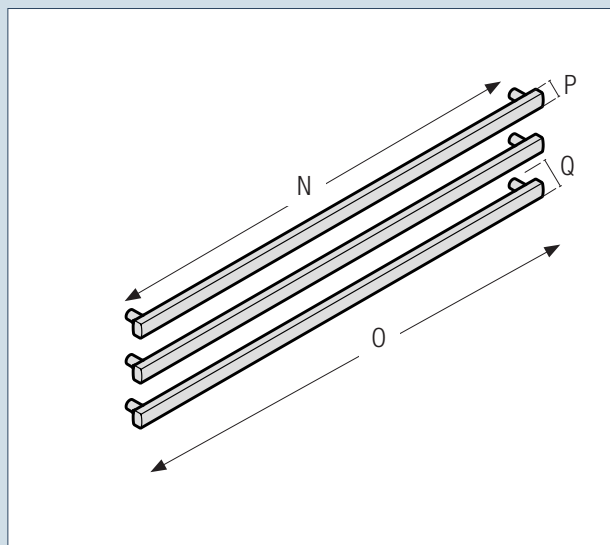

Choose your handle style

Part No: 39900287	
Stainless Steel Fridge Door Panel 80" (1 Piece)	
A: Height 1153mm	
B: Width 755mm	
C: Depth 19mm	

Part No: 39900279	
Stainless Steel 3/4" Round Handles (3 Pieces)	
Qty x 1	Qty x 2
J: Mounts c to c 800mm	J: Mounts c to c 647mm
K: Length 908mm	K: Length 745mm
L: Diameter 18mm	L: Diameter 18mm
M: Depth 53mm	M: Depth 53mm

Part No: 39900283	
Stainless Steel Freezer Door Panels (2 Pieces)	
Top freezer door panel	Bottom freezer door panel
D: Height 341mm	G: Height 421mm
E: Width 755mm	H: Width 755mm
F: Depth 19mm	I: Depth 19mm

Part No: 39900281	
Aluminium Rectangle Handles (3 Pieces)	
Qty x 1	Qty x 2
N: Mounts c to c 800mm	N: Mounts c to c 647mm
O: Length 840mm	O: Length 687mm
P: Diameter 26mm	P: Diameter 26mm
Q: Depth 44mm	Q: Depth 44mm